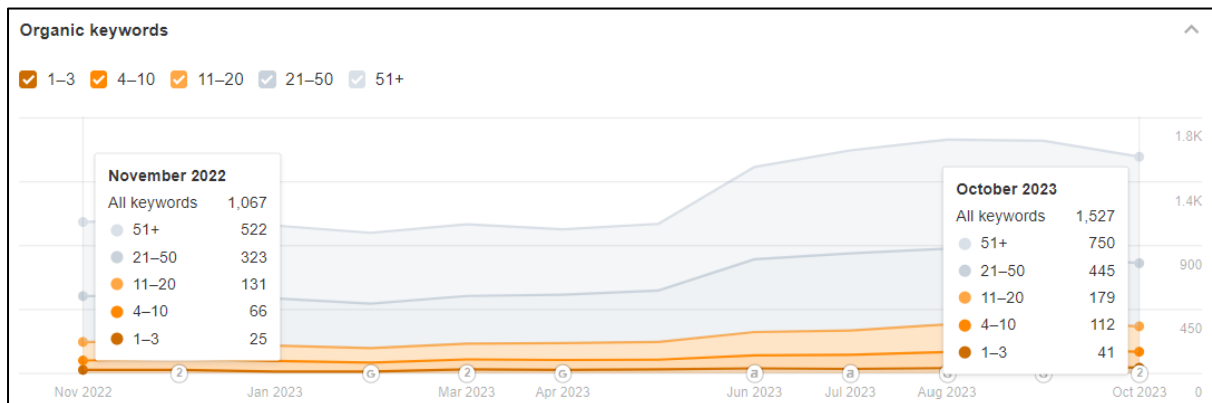

## GAMITSEO Performance Analysis

**+120% INCREASE**

Print screen from ahrefs.com

**+43% INCREASE**

Print screen from ahrefs.com

**+68% INCREASE**