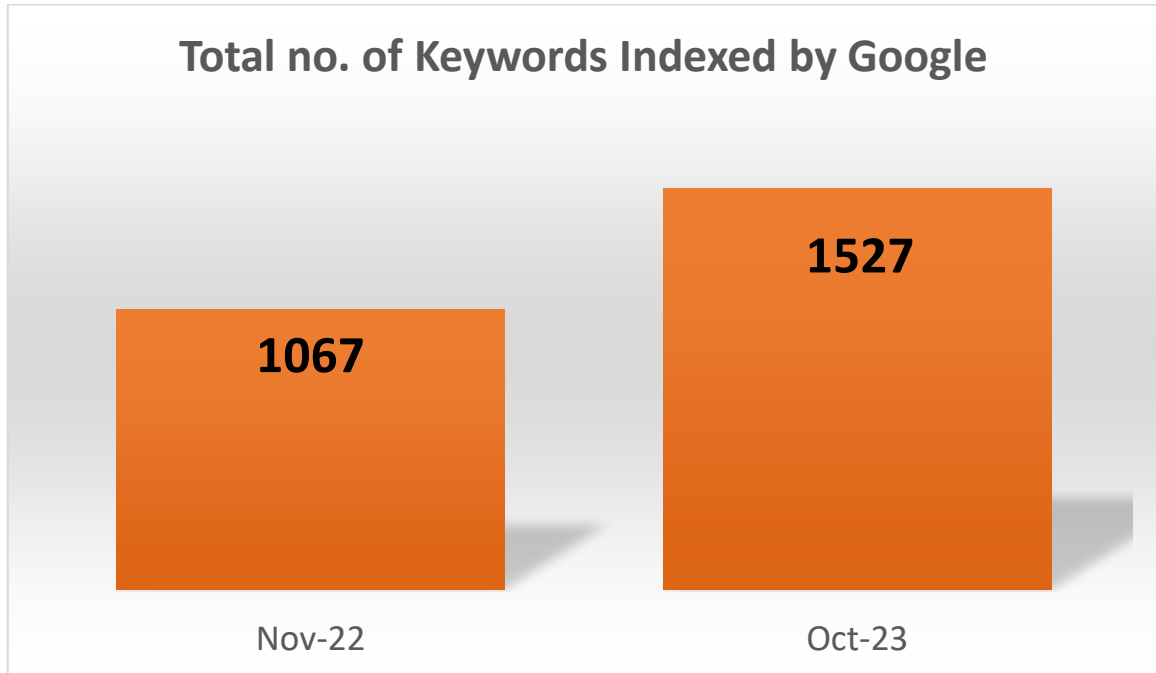

## GAMITSEO Performance Analysis

**+120% INCREASE**

Print screen from ahrefs.com

**+43% INCREASE**

Print screen from ahrefs.com

**+68% INCREASE**