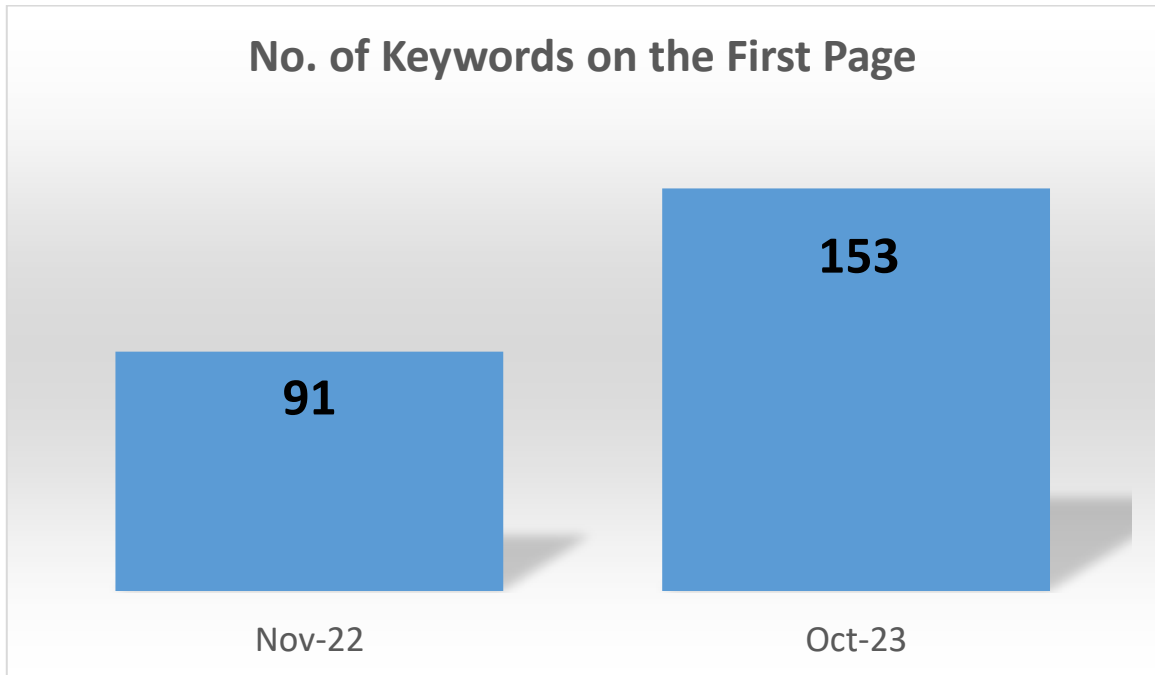

## GAMITSEO Performance Analysis

**+120% INCREASE**

Print screen from ahrefs.com

**+43% INCREASE**

Print screen from ahrefs.com

**+68% INCREASE**