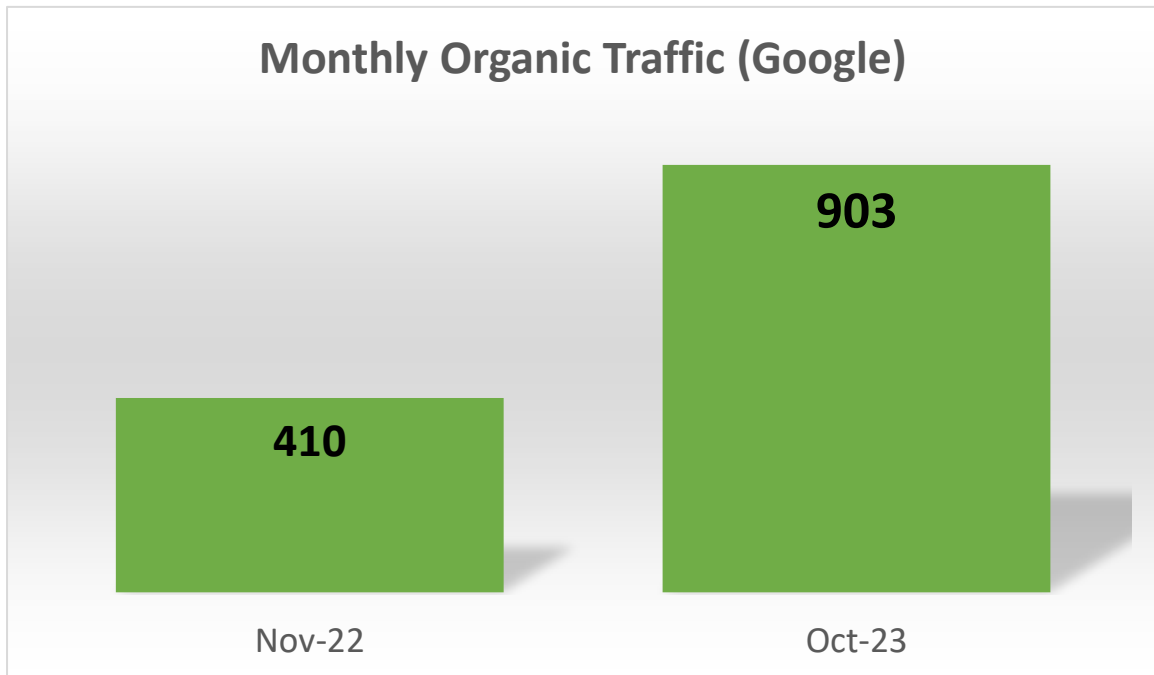

## GAMITSEO Performance Analysis

**+120% INCREASE**

Print screen from ahrefs.com

**+43% INCREASE**

Print screen from ahrefs.com

**+68% INCREASE**