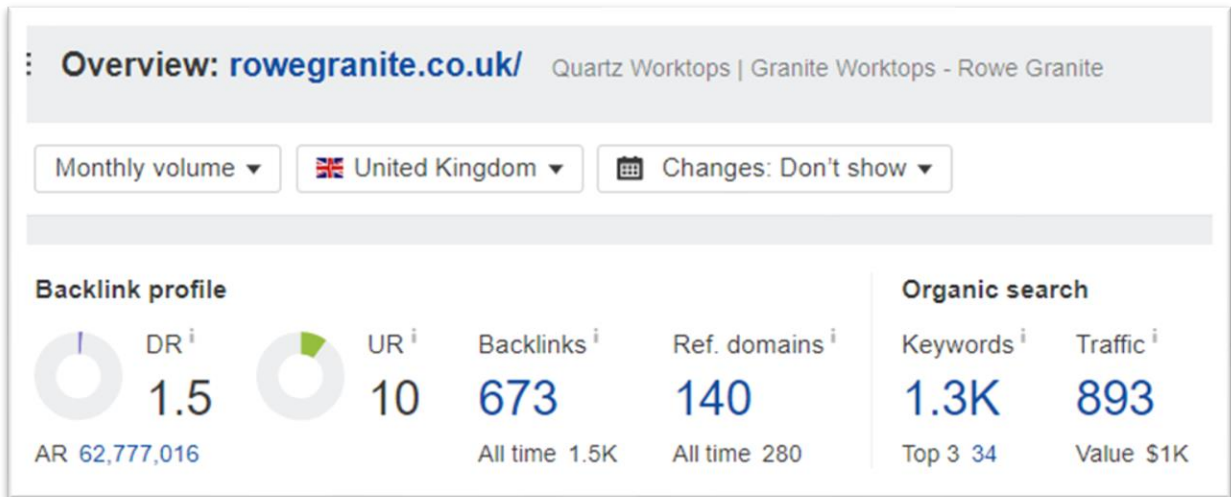

## GAMITSEO Performance Analysis

**+120% INCREASE**

Print screen from ahrefs.com

**+43% INCREASE**

Print screen from ahrefs.com

**+68% INCREASE**