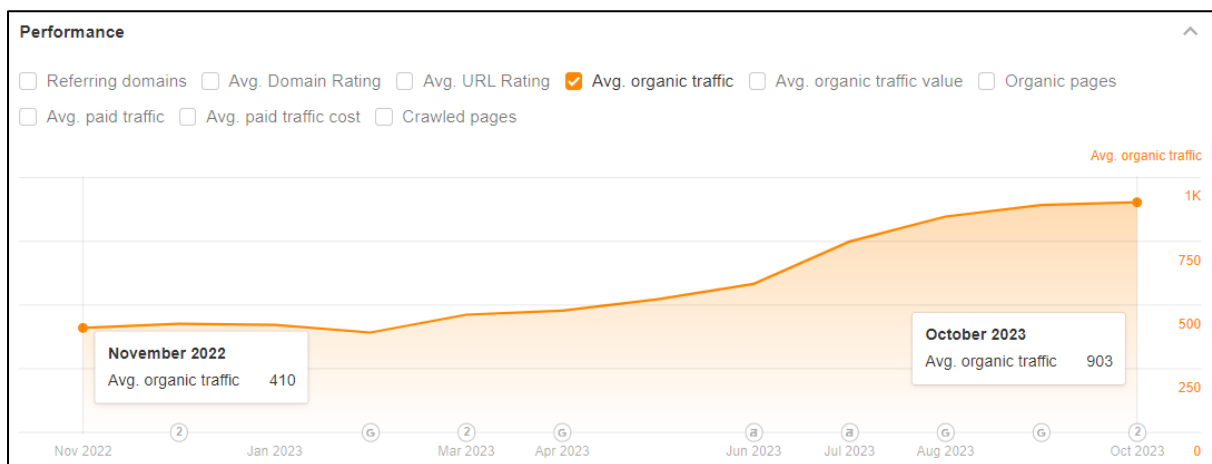

## GAMITSEO Performance Analysis

**+120% INCREASE**

Print screen from ahrefs.com

**+43% INCREASE**

Print screen from ahrefs.com

**+68% INCREASE**